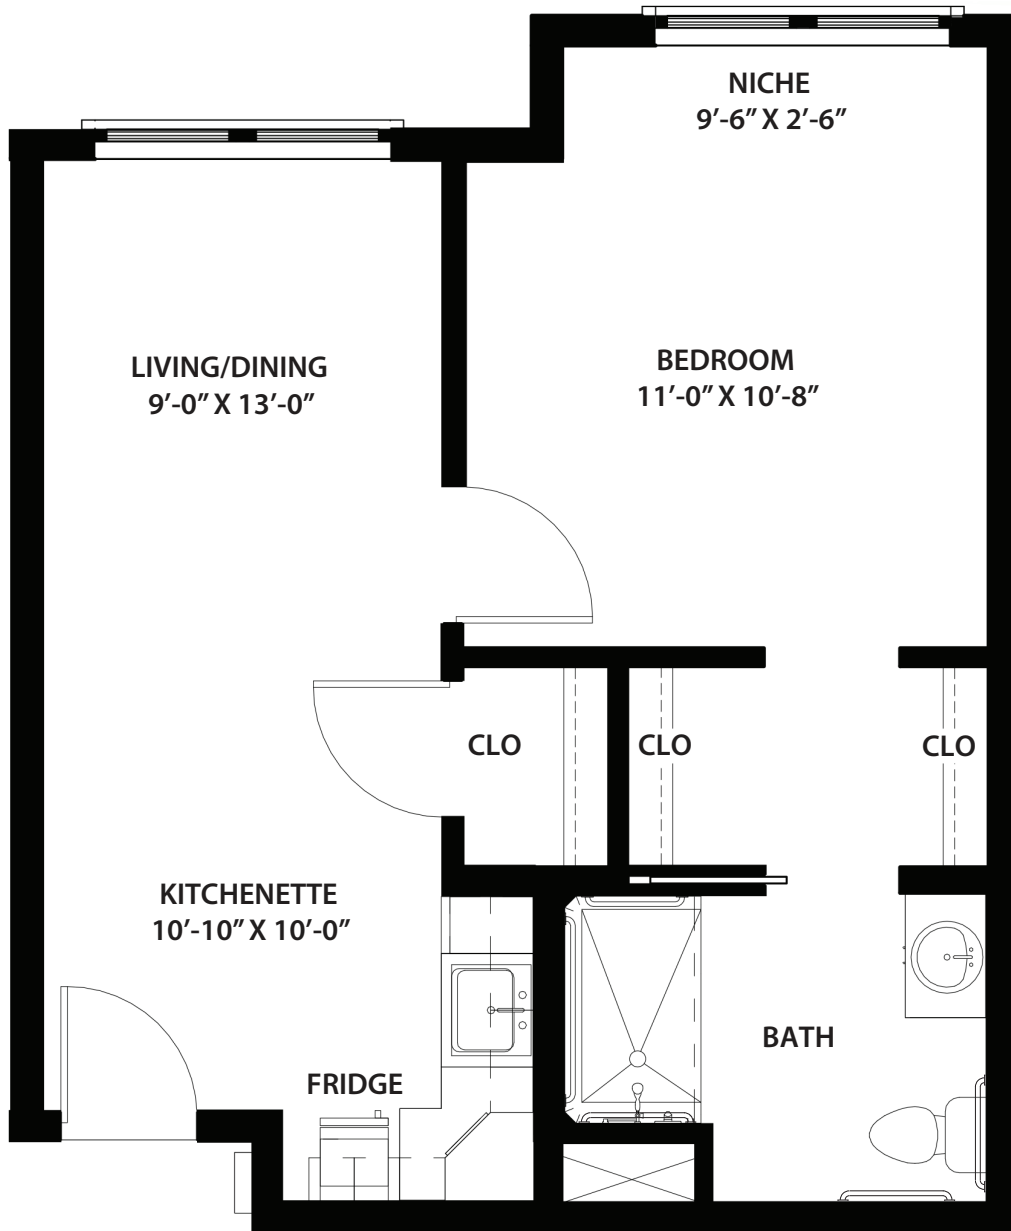

# PENROSE HARBOR ASSISTED LIVING

522 sq. ft.

\*Details and dimensions may vary slightly

HERON'S KEY

GIG HARBOR

A MEMBER OF EMERALD COMMUNITIES